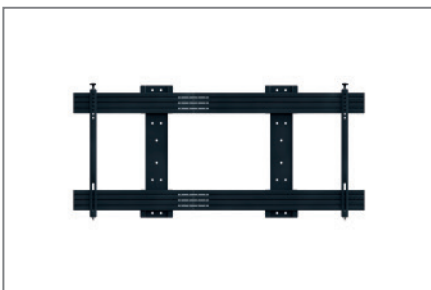

WH Cisco WebEx Board Pro 75" display-specific wall mounting system

Item no.: 5837

The WH Cisco WebEx Board Pro 75" is a wall mounting system that is designed for the Cisco WebEx Board Pro 75".

The hole pattern of the display-specific wall mounting system was designed and optimised specifically for Cisco collaboration room systems.

Locking screws on the VESA mounts secure the screen against unhooking and falling down.

The cabling is organised and held together by cable clips along the rails.

The surfaces of the WH Cisco WebEx Board Pro 75" are finished with a solvent-free, impact- and scratch-resistant powder coating in black.

The maximum load capacity is 85 kg.

Stable construction

Short wall distance

Cable routing along the rails

WH Cisco WebEx Board Pro 75" display-specific wall mounting system

Item no.: 5837

- Wall mounting system
- Display-specific for collaboration room system
Cisco WebEx Board Pro 75"
- Hole pattern optimised for Cisco WebEx Board Pro 75"
- Dimensions: H 750 x W 1650 x D 89 mm
- Locking screws - secure the screen against unhooking and falling down
- Cable routing by cable clips
- 85 kg max. load
- Colour: black
- solvent-free, impact- and scratch-resistant powder coating