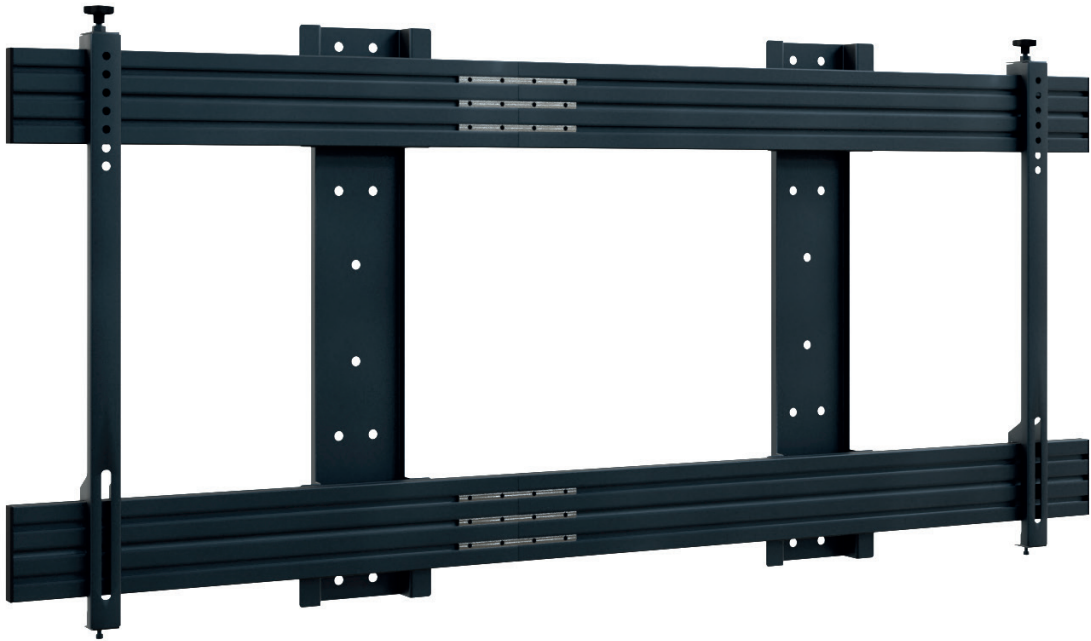

WH Cisco WebEx Board Pro 75" display-specific wall mounting system

Item no.: 5837

The WH Cisco WebEx Board Pro 75" is a wall mounting system that is designed for the Cisco WebEx Board Pro 75".

The hole pattern of the display-specific wall mounting system was designed and optimised specifically for Cisco collaboration room systems.

Locking screws on the VESA mounts secure the screen against unhooking and falling down.

The cabling is organised and held together by cable clips along the rails.

The surfaces of the WH Cisco WebEx Board Pro 75" are finished with a solvent-free, impact- and scratch-resistant powder coating in black.

The maximum load capacity is 85 kg.

Stable construction

Short wall distance

Cable routing along the rails

WH Cisco WebEx Board Pro 75" display-specific wall mounting system

Item no.: 5837

- Wall mounting system
- Display-specific for collaboration room system
Cisco WebEx Board Pro 75"
- Hole pattern optimised for Cisco WebEx Board Pro 75"
- Dimensions: H 750 x W 1650 x D 89 mm
- Locking screws - secure the screen against unhooking and falling down
- Cable routing by cable clips
- 85 kg max. load
- Colour: black
- solvent-free, impact- and scratch-resistant powder coating